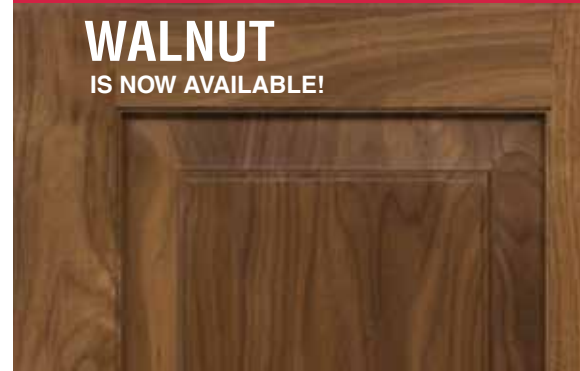

Use this upcharge percent if you modify the Specialty Colors listed above: 19%

DISTRESSING PACKAGES	Regular Upcharge	Reduced through March 30, 2018
Old World Distressing on select Stain with glaze combos	40%	10%
Old World Distressing on select Tinted Varnish with glaze combos	40%	10%
Cottage Distressing on a Stain with glaze	25%	10%
Cottage Distressing on a Tinted Varnish with glaze	35%	10%

WALNUT
IS NOW AVAILABLE!

REMEMBER!

- The Walnut wood species is now available from StarMark Cabinetry.
- Soft close doors and drawers are standard construction and deliver the value expected by today's homeowners.
- 3/4" plywood end panels and 3/4" plywood shelves are standard on all StarMark Cabinetry.
- Optional edges are always free on available door styles.